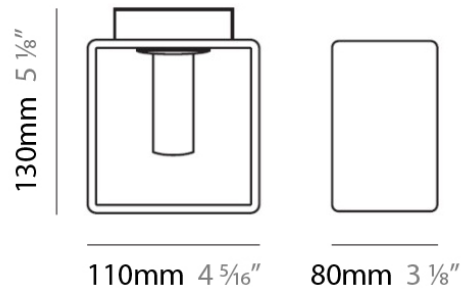

DOMINO SURFACE

D82033-BLK

GENERAL

Series: Domino
Brand: Panzeri
Division: Design
Mounting Type: Surface
Mounting Location: Ceiling
Subcategory: Ambient

PHYSICAL

Shape: Rectangle
Length (mm): 110
Length (in): 4 ⁵/₁₆"
Width (mm): 80
Width (in): 3 ¹/₈"
Height (mm): 130
Height (in): 5 ¹/₈"
Extension (in): 5 ¹/₈"
Weight (kg): 1.23
Weight (lbs): 2.7
Diffuser: Black Blown Glass
Fixture Material: Glass / Aluminum

ELECTRICAL

Number of Lamps: 1
Lamp Type: LED Retrofit / Halogen
Bulb Included: Bulb Not Included
Total Output Wattage (W): 3 / 35
Max. Wattage Per Lamp (W): 3 / 35
Lamp Base: G9
Input Voltage (V): 120

LED

OPTICAL

RATINGS AND CERTIFICATIONS

Certified By: CSA Certified to UL and CSA Standards
IP rating: IP40