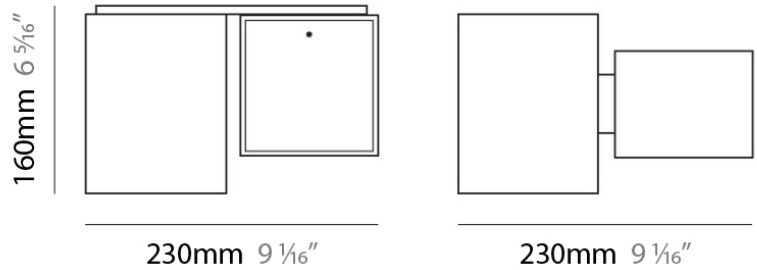

DOMINO SURFACE

D82074

PROJECT
TYPE
NOTES
QUANTITY
DATE

GENERAL

Series: Domino
Brand: Panzeri
Division: Design
Mounting Type: Surface
Mounting Location: Ceiling

PHYSICAL

Shape: Cube
Length (mm): 230
Length (in): 9
Width (mm): 230
Width (in): 9
Height (mm): 160
Height (in): 6 5/16
Light Distribution: Direct
Weight (kg): 1.8
Weight (lbs): 4
Diffuser: Frosted White Glass
Fixture Material: Stainless Steel

ELECTRICAL

Number of Lamps: 2
Lamp Type: LED Retrofit
Lamp Shape: T4
Bulb Included: Bulb Not Included
Total Output Wattage (W): 6
Max. Wattage Per Lamp (W): 3
Lamp Base: G9
Input Voltage (V): 120

LED

OPTICAL

RATINGS AND CERTIFICATIONS

Certified By: CSA Certified to UL and CSA Standards
IP rating: IP40