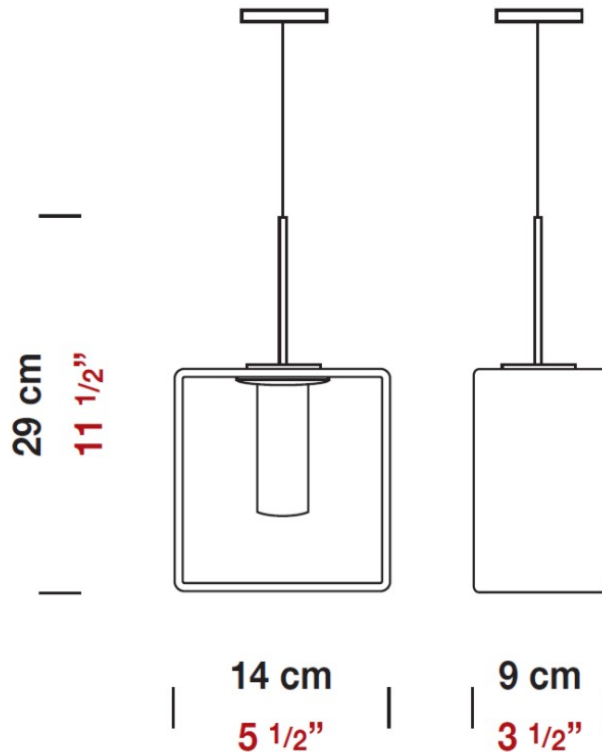

DOMINO SUSPENSION

D81048-BLK

PROJECT	
TYPE	
NOTES	
QUANTITY	
DATE	

GENERAL

Series: Domino
Brand: Panzeri
Division: Design
Mounting Type: Suspension
Mounting Location: Ceiling
Subcategory: Pendant

PHYSICAL

Length (mm): 140
Length (in): 5 1/2
Width (mm): 90
Width (in): 3 9/16
Height (mm): 290
Height (in): 11 7/16
Max. Overall Height (mm): 2290
Max. Overall Height (in): 90 3/16
Weight (kg): 1.23
Weight (lbs): 2.71
Diffuser: Black Blown Glass

ELECTRICAL

Number of Lamps: 1
Lamp Type: LED Retrofit / Halogen
Bulb Included: Bulb Not Included
Total Output Wattage (W): 13 / 60
Max. Wattage Per Lamp (W): 13 / 60
Lamp Base: G9

LED

OPTICAL

RATINGS AND CERTIFICATIONS

Certified By: CSA Certified to UL and CSA Standards
IP rating: IP20